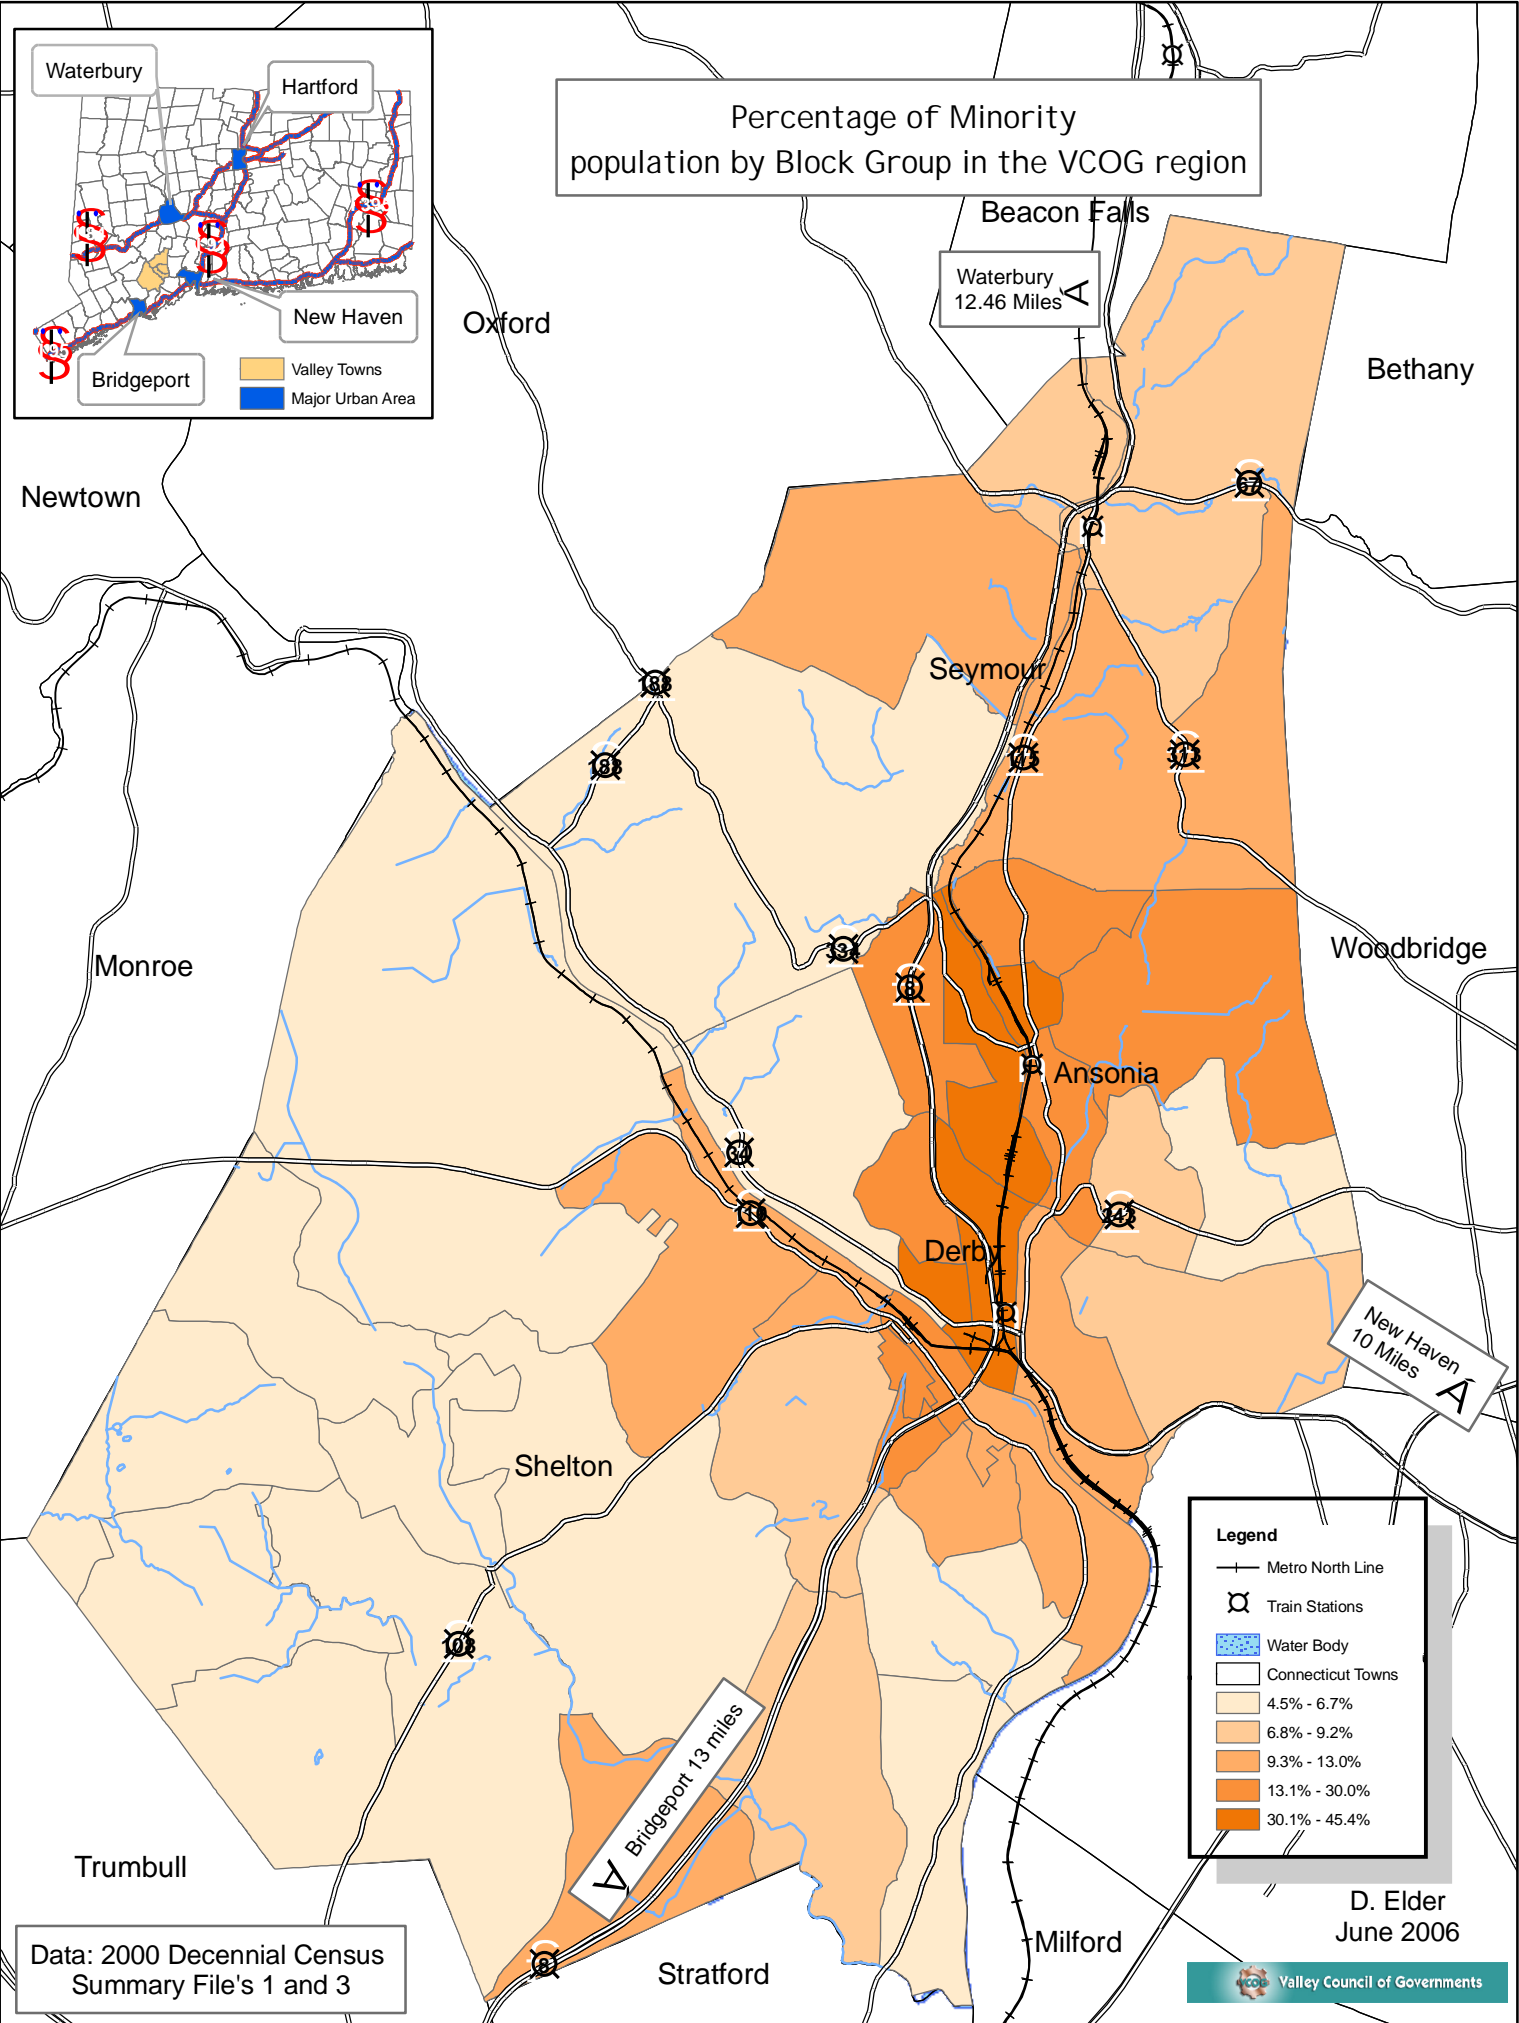

Percentage of Minority population by Block Group in the VCOG region

Legend

- +— Metro North Line
- ⊗ Train Stations
- Water Body
- Connecticut Towns
- 4.5% - 6.7%
- 6.8% - 9.2%
- 9.3% - 13.0%
- 13.1% - 30.0%
- 30.1% - 45.4%

Data: 2000 Decennial Census Summary File's 1 and 3

D. Elder
June 2006