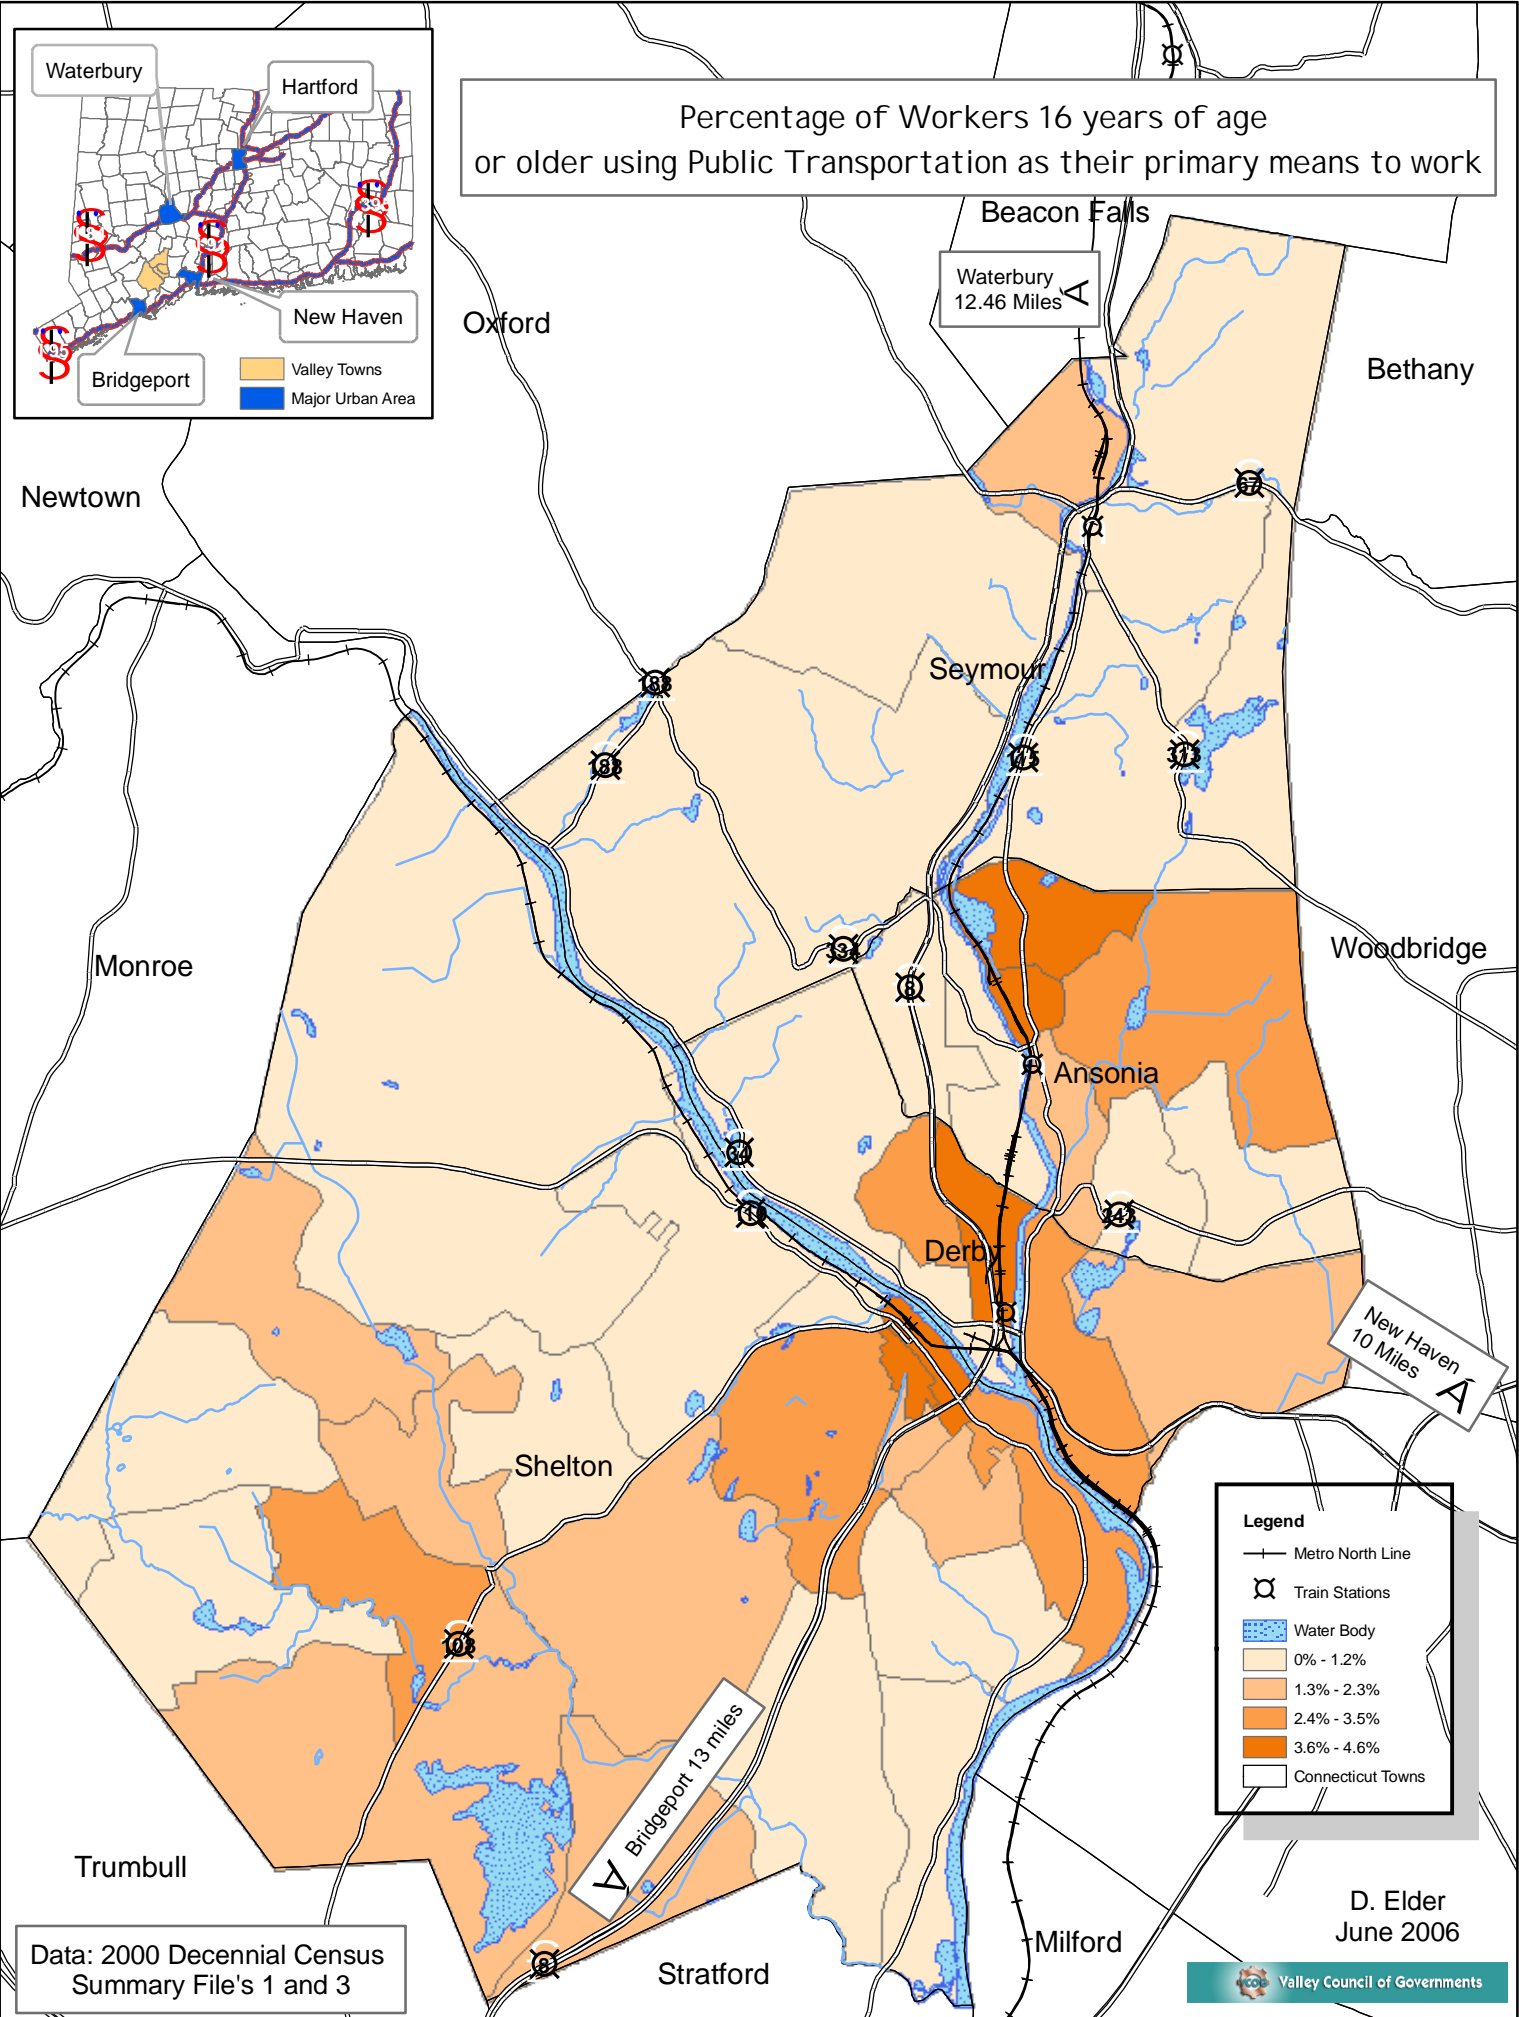

Percentage of Workers 16 years of age or older using Public Transportation as their primary means to work

Data: 2000 Decennial Census Summary File's 1 and 3

**Legend**

- Metro North Line
- Train Stations
- Water Body
- 0% - 1.2%
- 1.3% - 2.3%
- 2.4% - 3.5%
- 3.6% - 4.6%
- Connecticut Towns