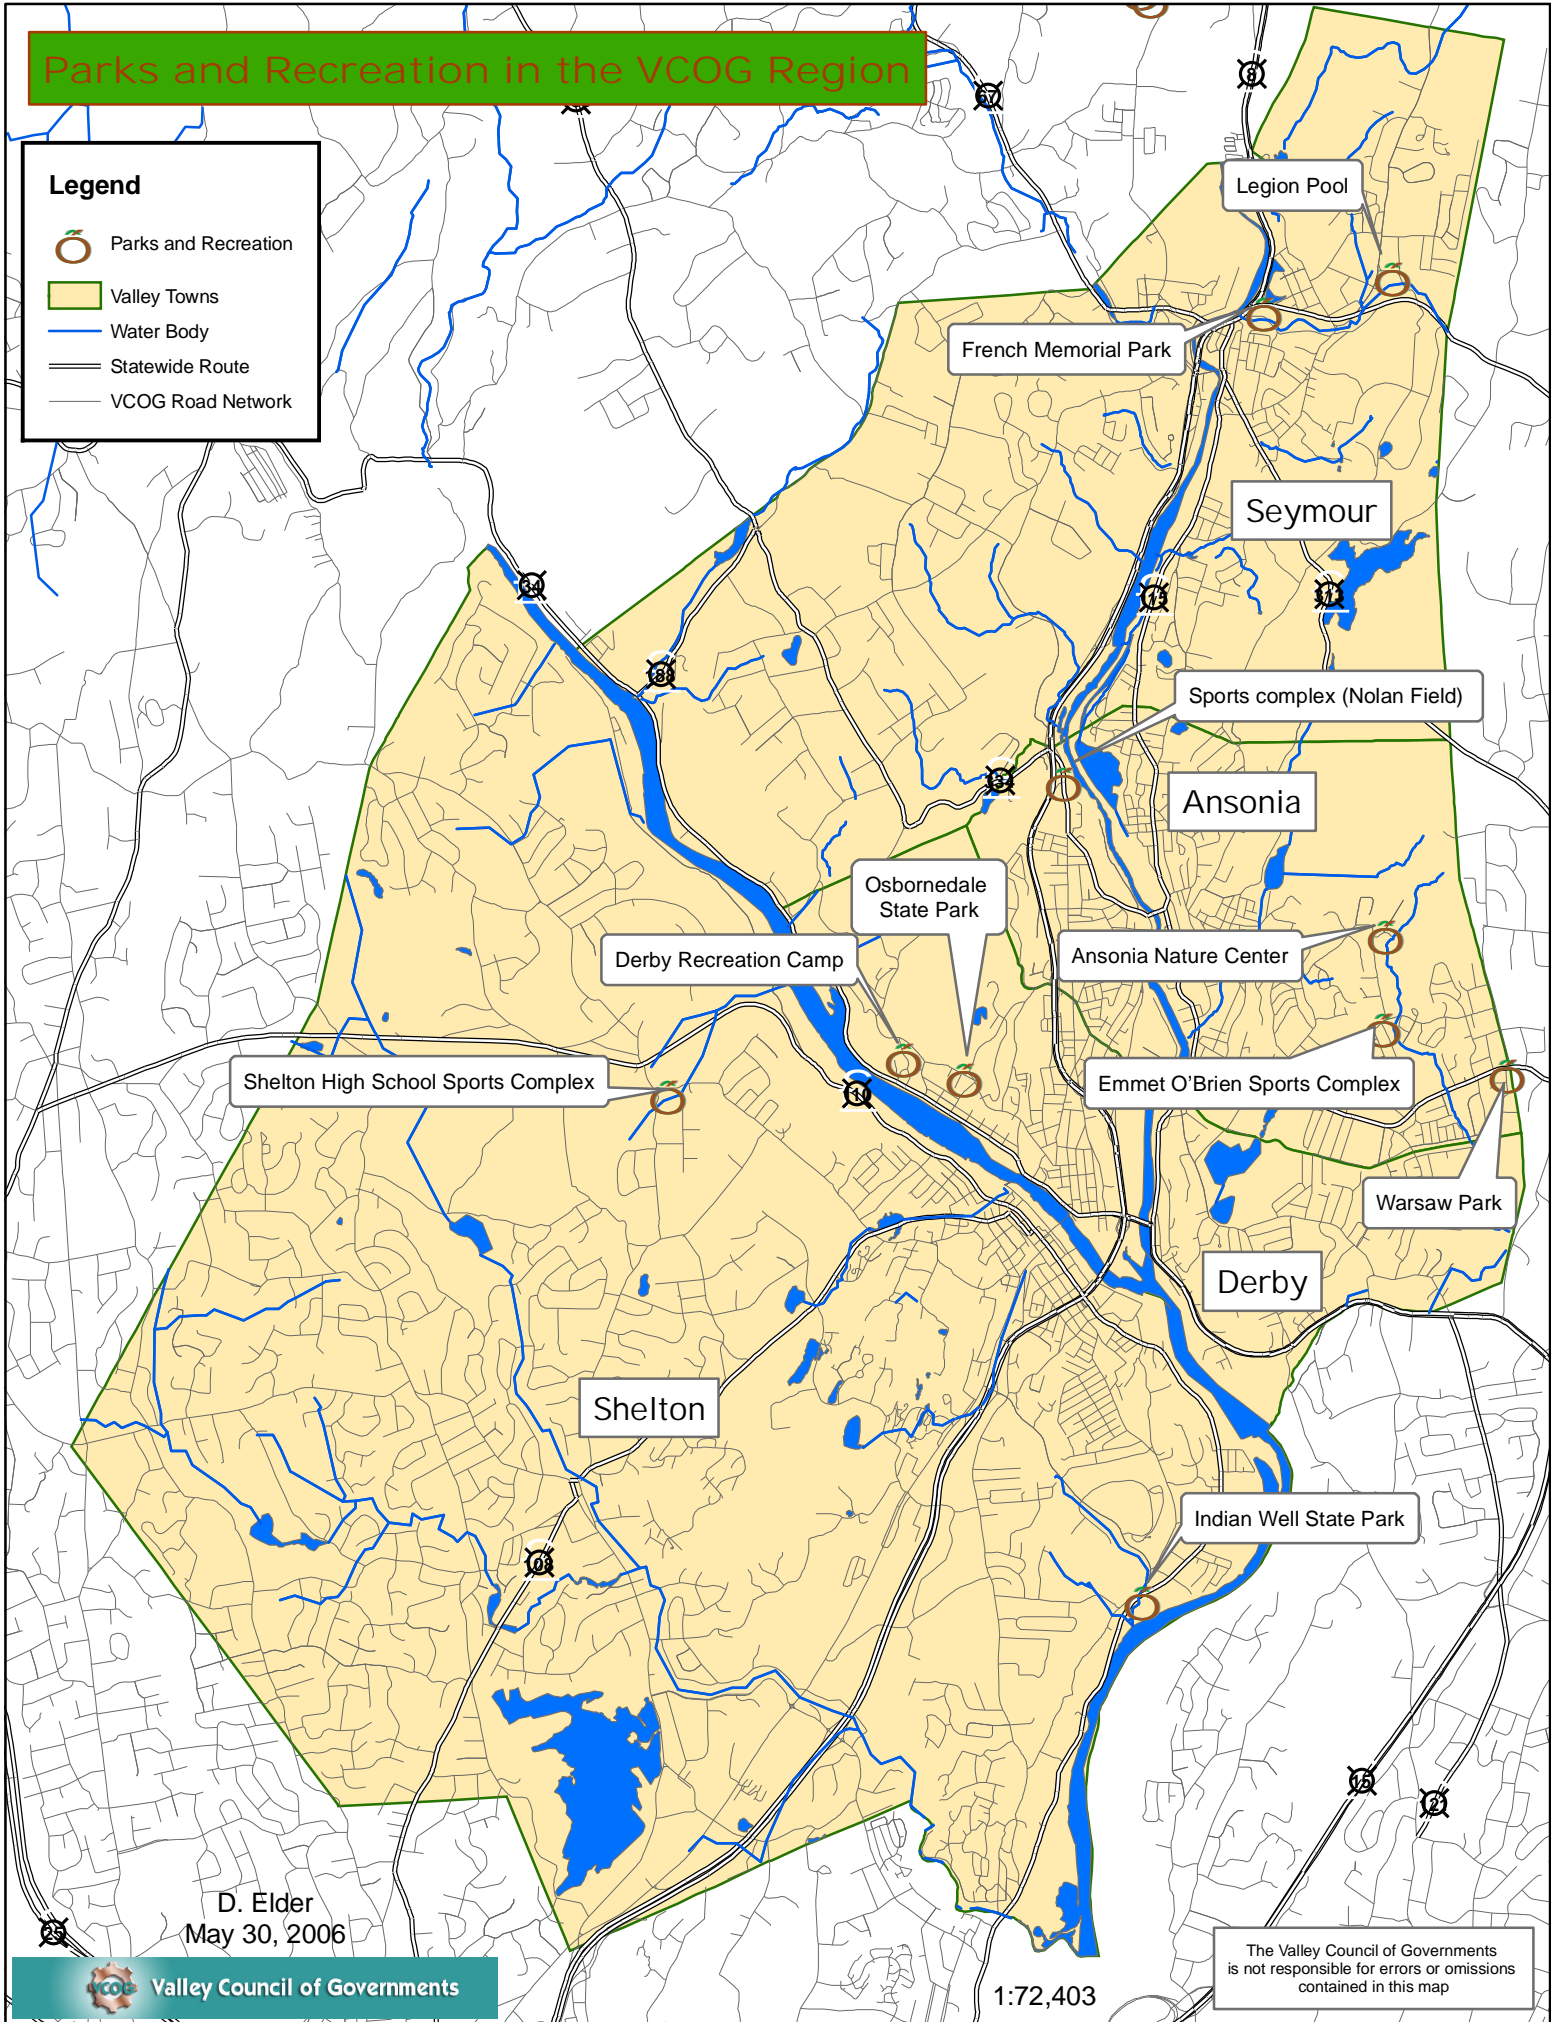

Parks and Recreation in the VCOG Region

Legend

-  Parks and Recreation
-  Valley Towns
-  Water Body
-  Statewide Route
-  VCOG Road Network

D. Elder
May 30, 2006