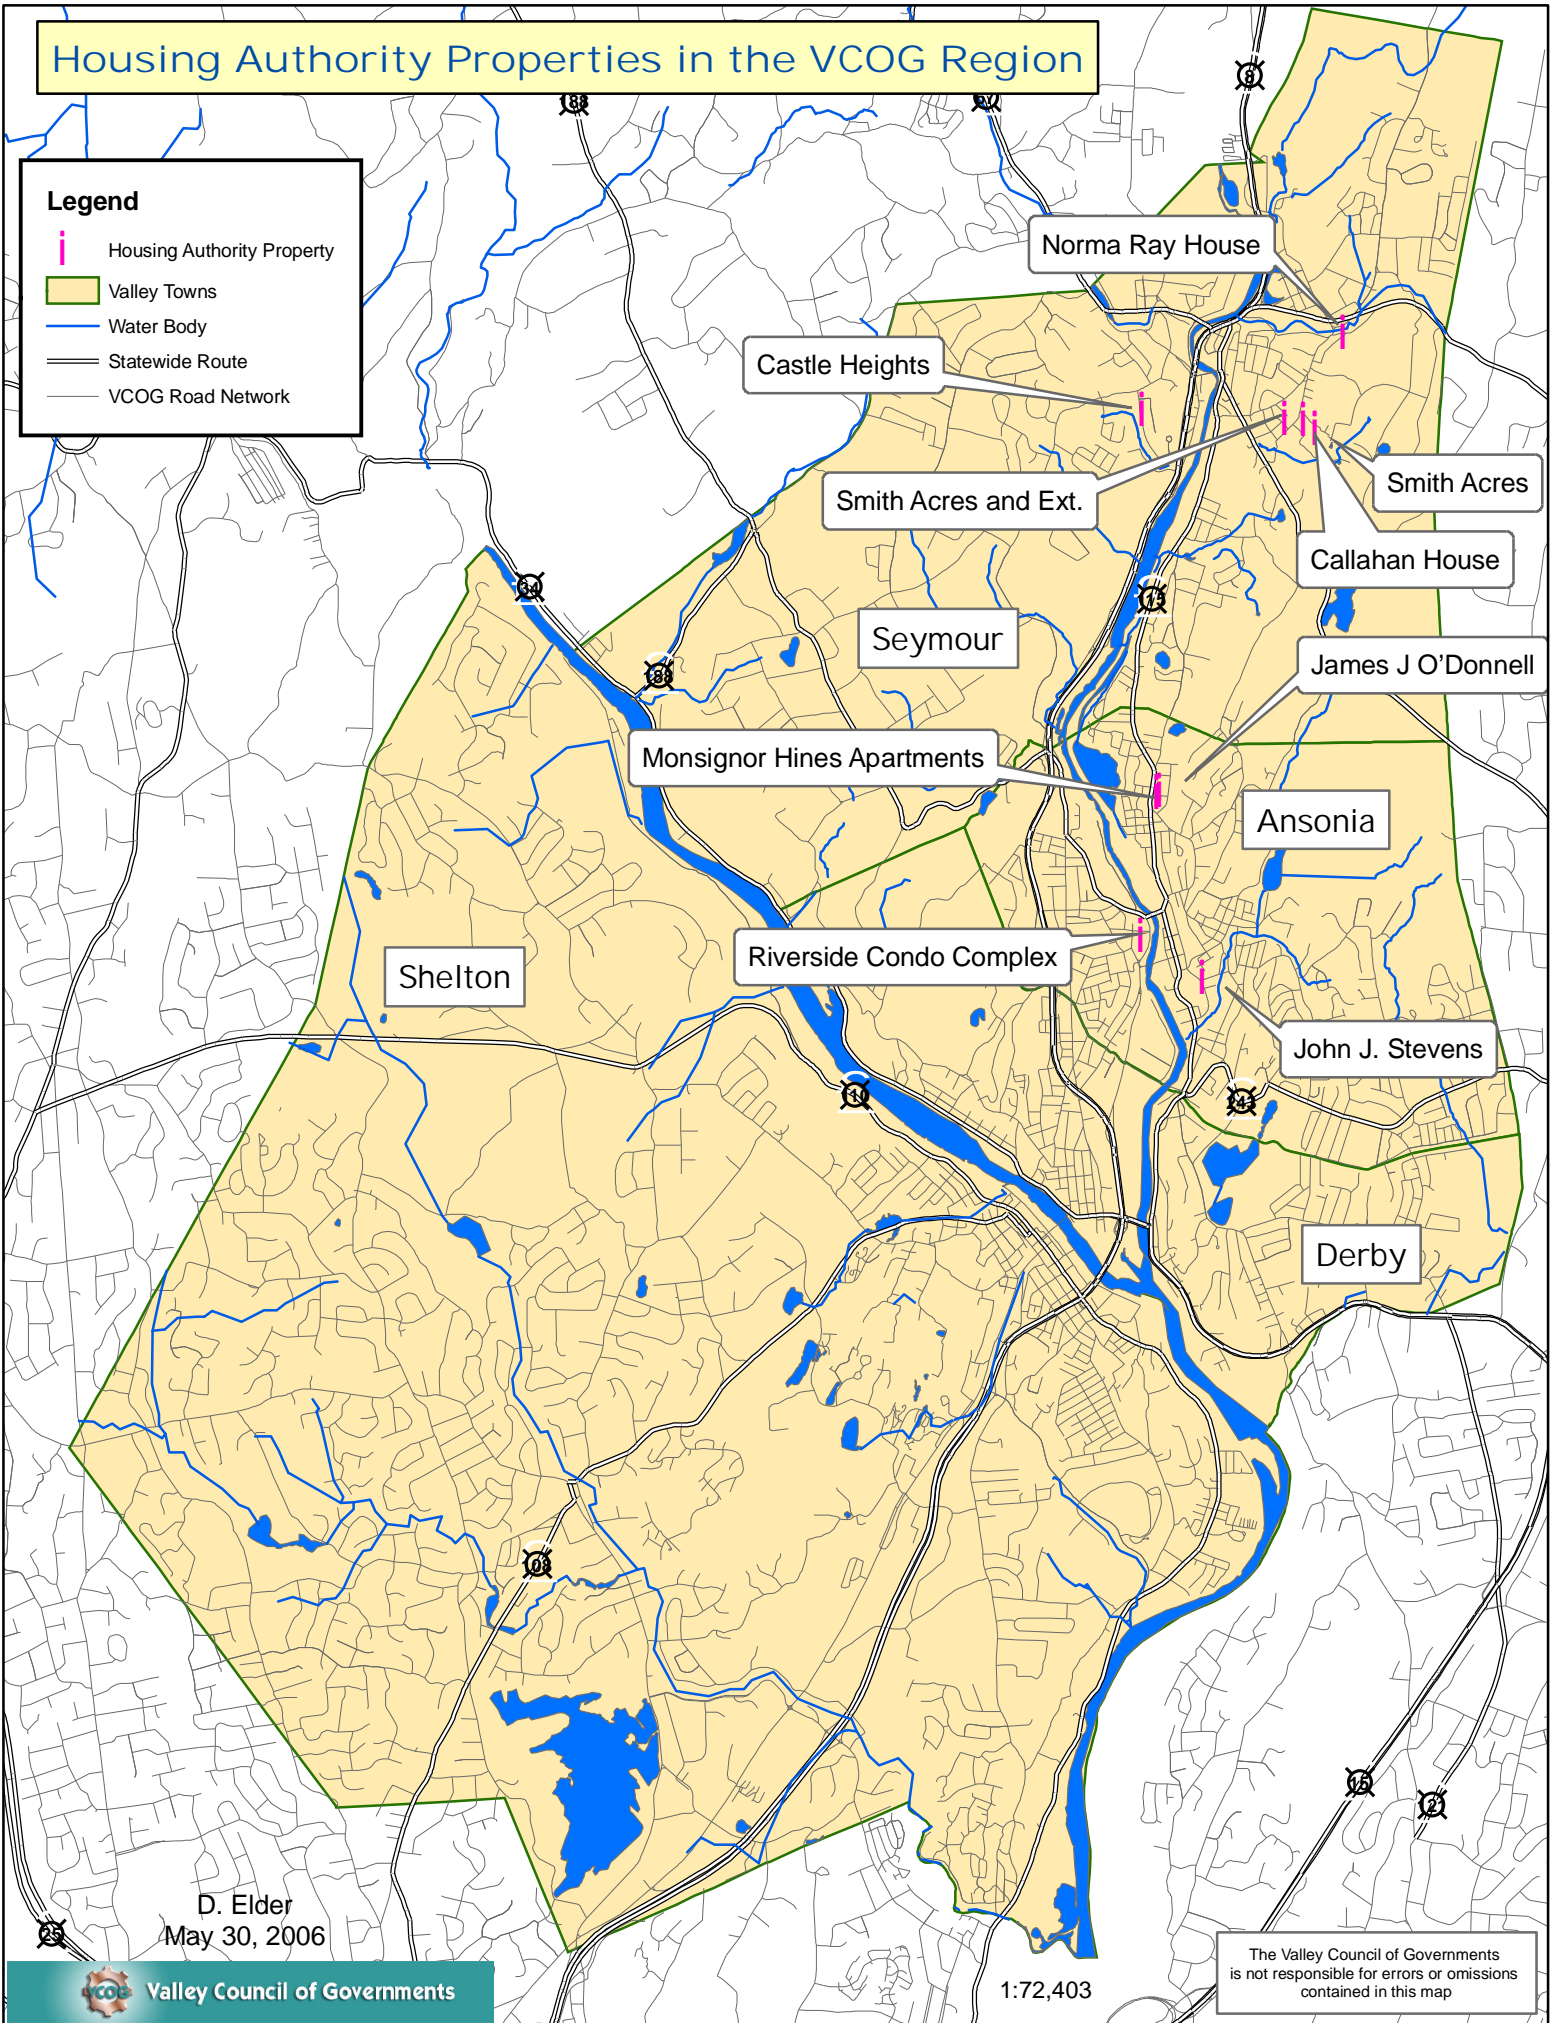

Housing Authority Properties in the VCOG Region

Legend

-  Housing Authority Property
-  Valley Towns
-  Water Body
-  Statewide Route
-  VCOG Road Network

D. Elder
May 30, 2006

Valley Council of Governments

1:72,403

The Valley Council of Governments
is not responsible for errors or omissions
contained in this map