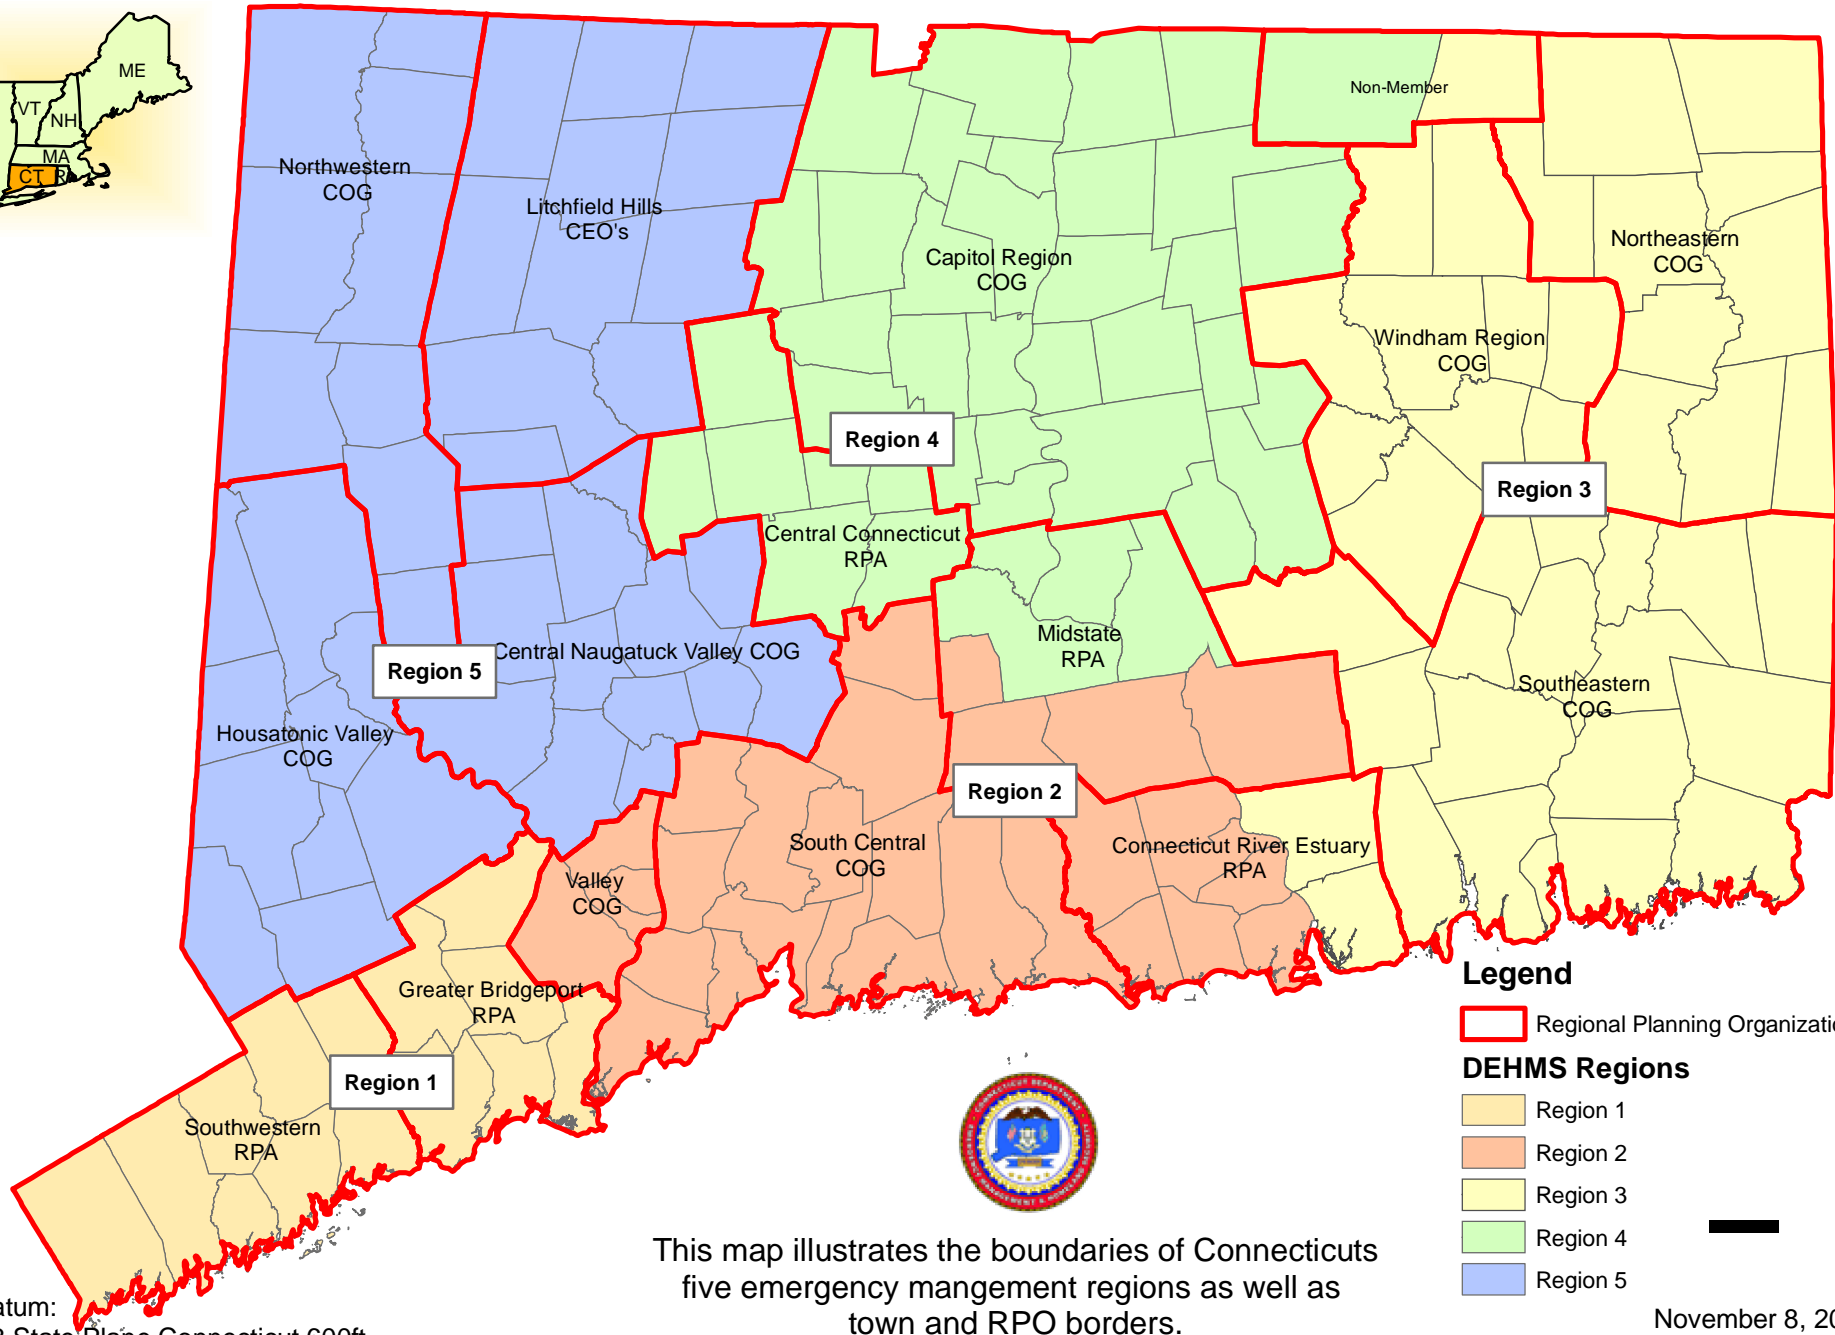

Department of Emergency Management and Homeland Security Regions

This map illustrates the boundaries of Connecticut's five emergency management regions as well as town and RPO borders.

Legend

Regional Planning Organizations

DEHMS Regions

- Region 1
- Region 2
- Region 3
- Region 4
- Region 5

November 8, 2005

Map Datum:
NAD 83 State Plane Connecticut 600ft
GCS North American 1983
0 4.5 9 18 Miles