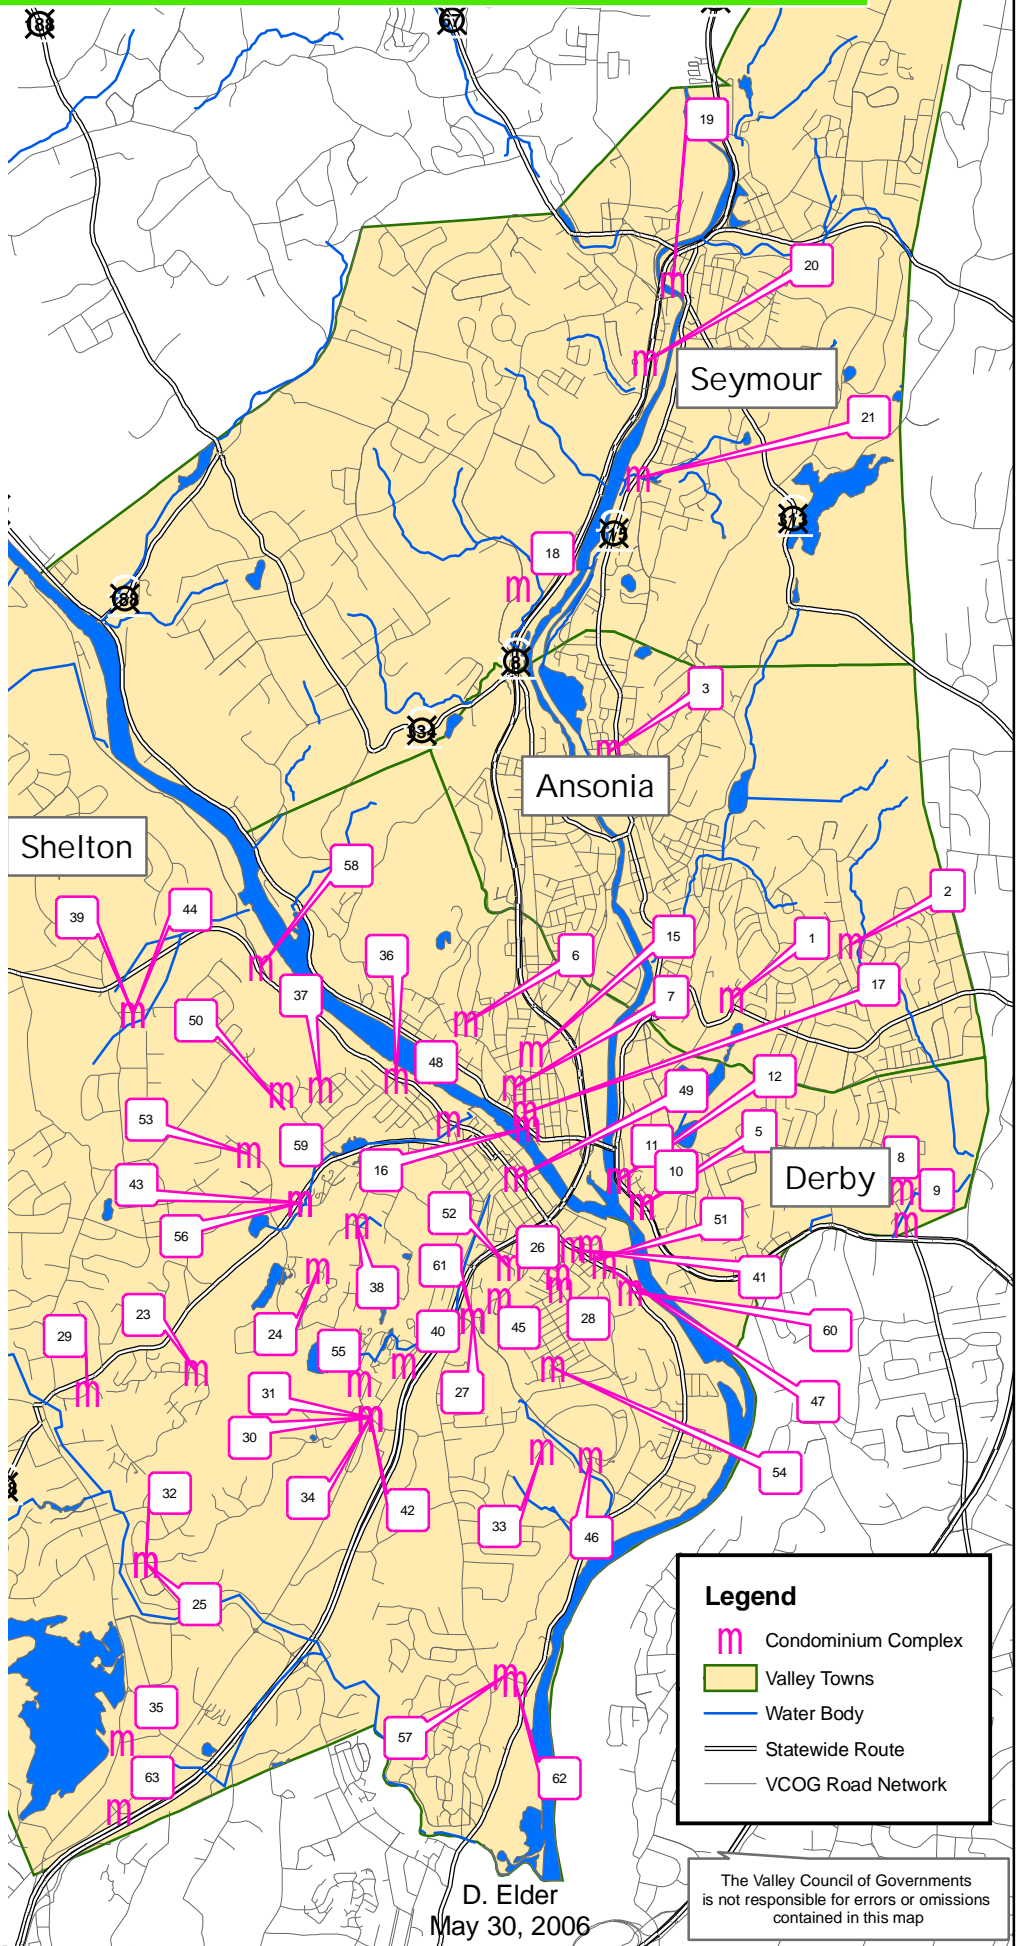

Condominium Complexes In the VCOG Region

ObjectID* FACILITY

- 1 Applewood Condos
- 2 Nolan Manor
- 3 Liberty Pines Condos
- 4 Beacon Mill Village
- 5 Brookside Commons
- 6 Summit Condominiums
- 7 Hawthorne Place
- 8 Derbyshire Condominiums
- 9 Orangewood East
- 10 Orangewood West
- 11 Birmingham Condominiums
- 12 Beau View Arms
- 13 Commodore Commons
- 14 Daisy Hill
- 15 Sterling Towers
- 16 Sterling Row
- 17 Hilltop Apartments
- 18 Balance Rock Condominiums
- 19 Fall View Condominiums
- 20 Cedar Street Condominiums
- 21 Wooster Brook Condominiums
- 22 April Gardens Condominiums
- 23 Aspetuck Village
- 24 BASKING RIDGE COMMUNITY
- 25 BUDDINGTON PARK CONDOS
- 26 CEDAR GROVE CONDOS
- 27 COLONIAL VILLAGE
- 28 CORAM HILL CONDOS
- 29 COUNTRY CLUB VILLAGE
- 30 COUNTRY PLACE I
- 31 COUNTRY PLACE II
- 32 COUNTRY WALK CONDOS
- 33 FOUR WINDS CONDOS
- 34 GREYSTONE CONDOS
- 35 HEATHERIDGE CONDOS
- 36 HELEN DEVAUX APTS.
- 37 HUNTINGTON VILLAGE
- 38 HUNTINGTON HEIGHTS
- 39 KINGSWOOD MANOR
- 40 KNOLLBROOK CONDOS
- 41 LEDGEWOOD CONDOS
- 42 L'HERMITAGE CONDOS
- 43 MEADOWLAKE CONDOS
- 44 OWL HILL ASSOCIATION
- 45 PINE HILL VILLAGE
- 46 RIVENDELL CONDOS
- 47 RIVER RUN CONDOS
- 48 RIVERVIEW CONDOS
- 49 SHELTON VICTORIAN CONDOS
- 50 SINSABAUGH HEIGHTS
- 51 SOUTHSIDE CONDOS
- 52 STEPHEN'S TERRACE
- 53 SUMMERFIELD GARDENS
- 54 SUNMEADOW CONDOS
- 55 SUNWOOD CONDOS
- 56 TAMARAC RIDGE
- 57 TANGLEWOOD CONDOS
- 58 THE MAPLES
- 59 THE PINES CONDOS
- 60 TROLLEY BRIDGE CONDOS
- 61 VIEWS OF LONG HILL
- 62 WATERVIEW LANDING
- 63 WOODLAND PARK

Valley Council of Governments

D. Elder
May 30, 2006

The Valley Council of Governments is not responsible for errors or omissions contained in this map