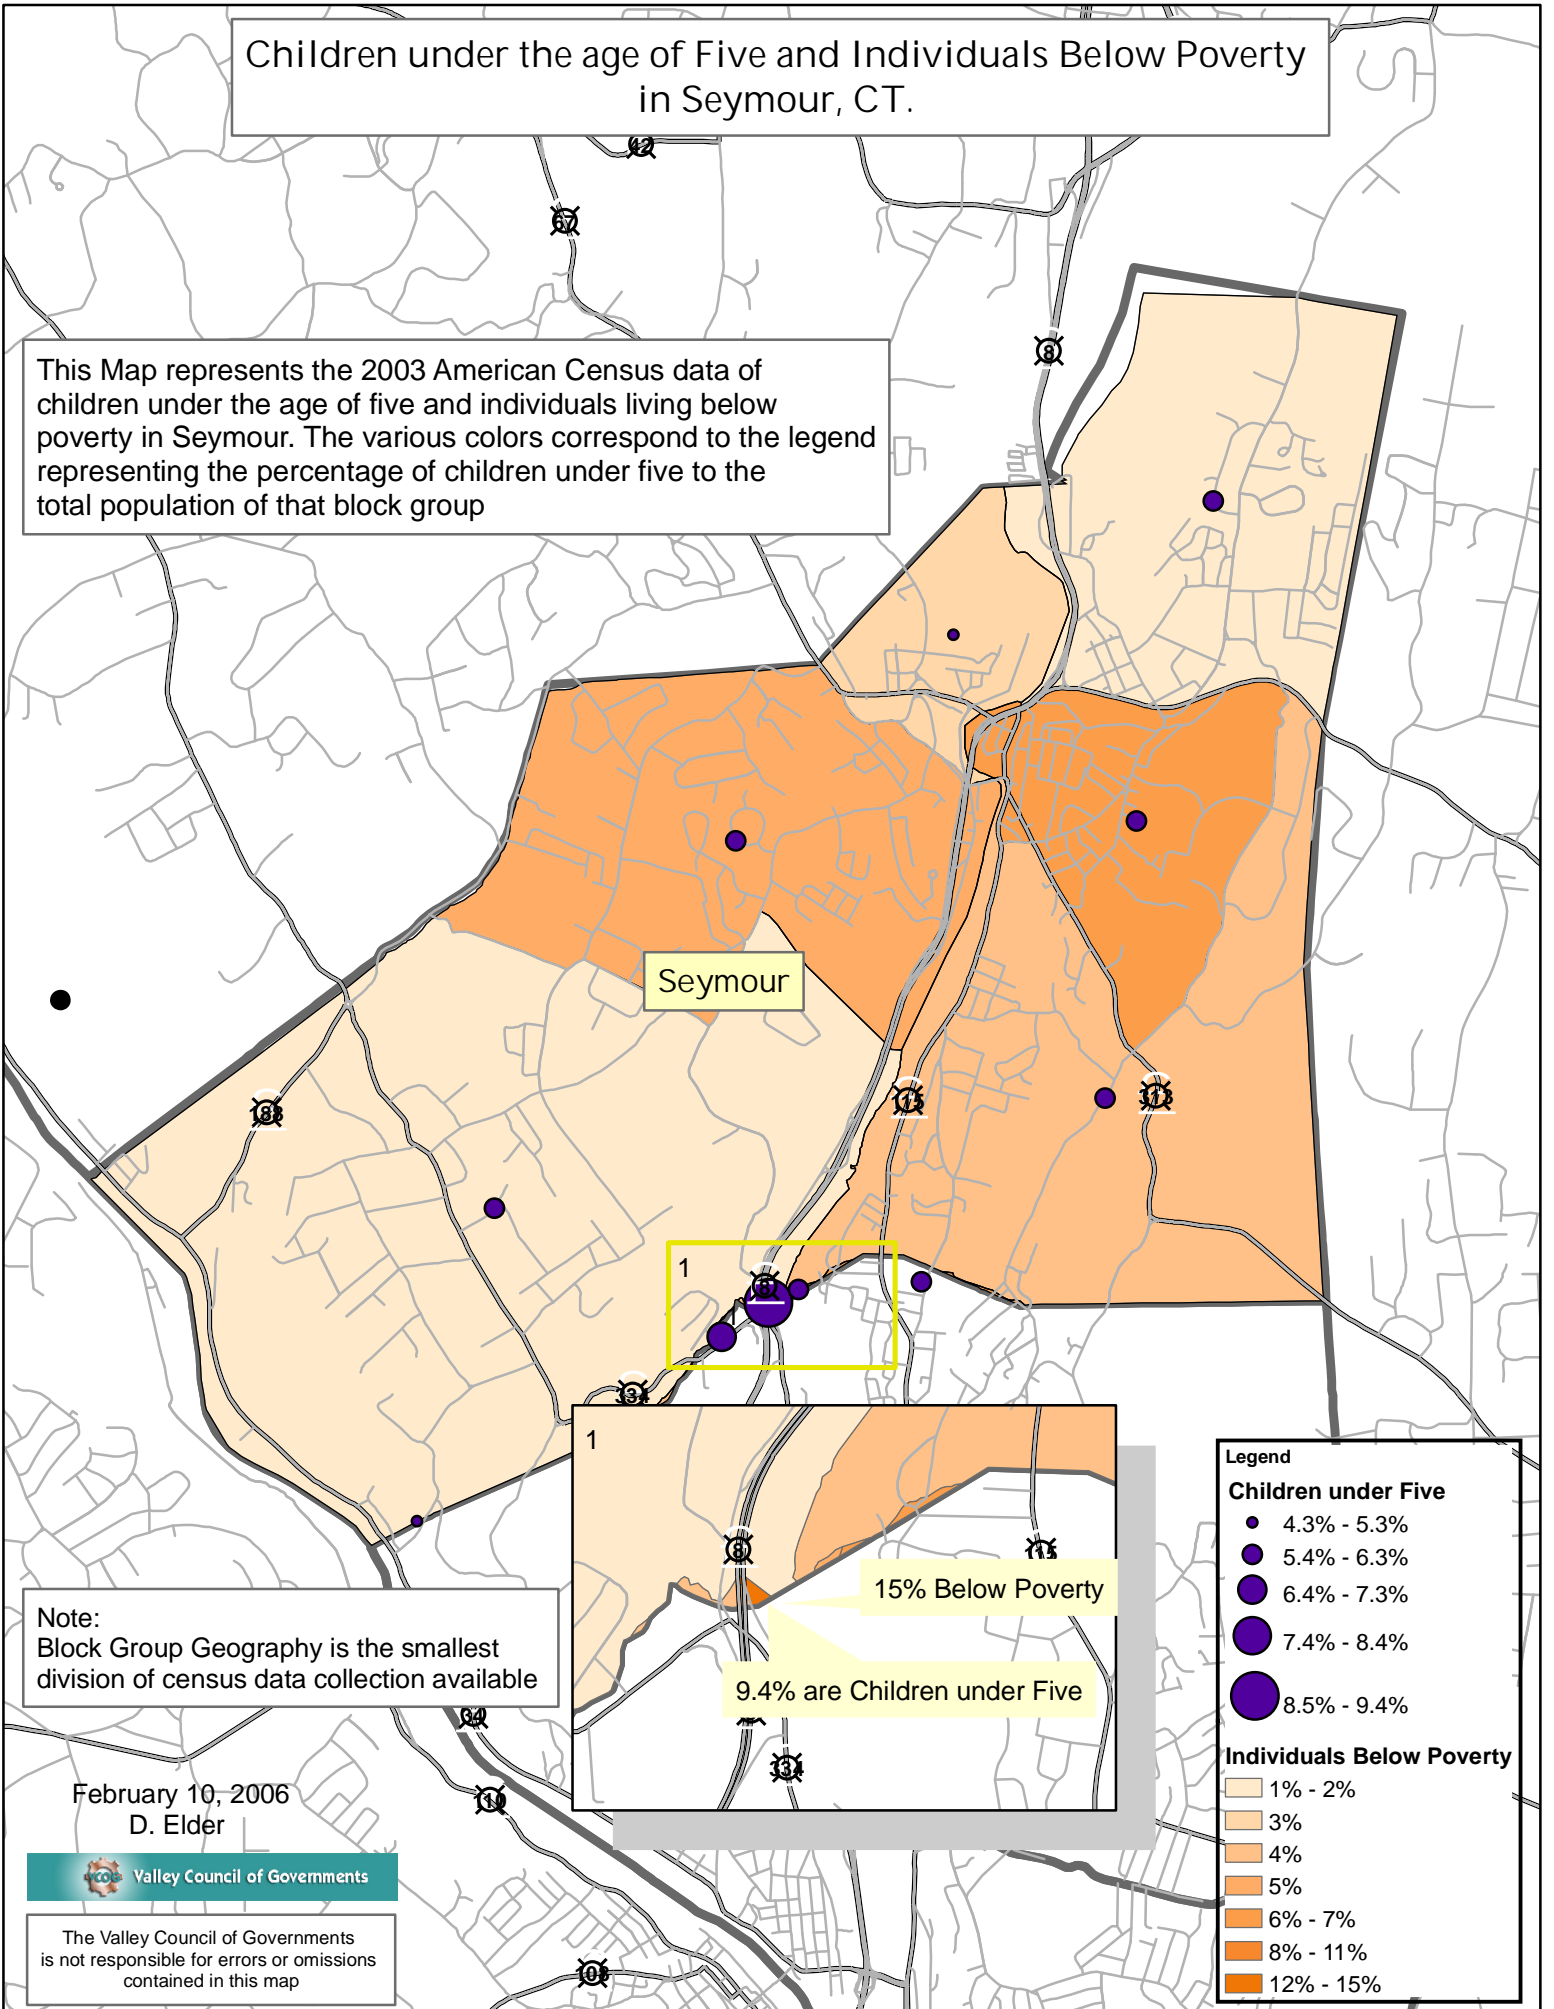

# Children under the age of Five and Individuals Below Poverty in Seymour, CT.

This Map represents the 2003 American Census data of children under the age of five and individuals living below poverty in Seymour. The various colors correspond to the legend representing the percentage of children under five to the total population of that block group

Seymour

Note:  
Block Group Geography is the smallest  
division of census data collection available

February 10, 2006  
D. Elder

The Valley Council of Governments  
is not responsible for errors or omissions  
contained in this map