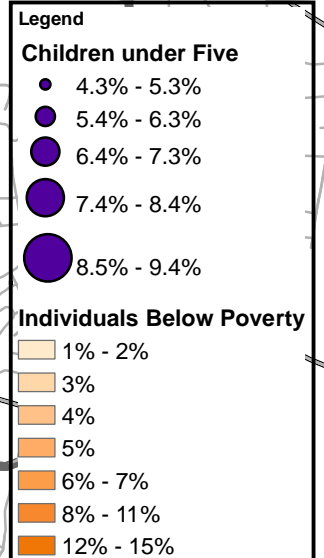

February 10, 2006
D. Elder

The Valley Council of Governments
is not responsible for errors or omissions
contained in this map