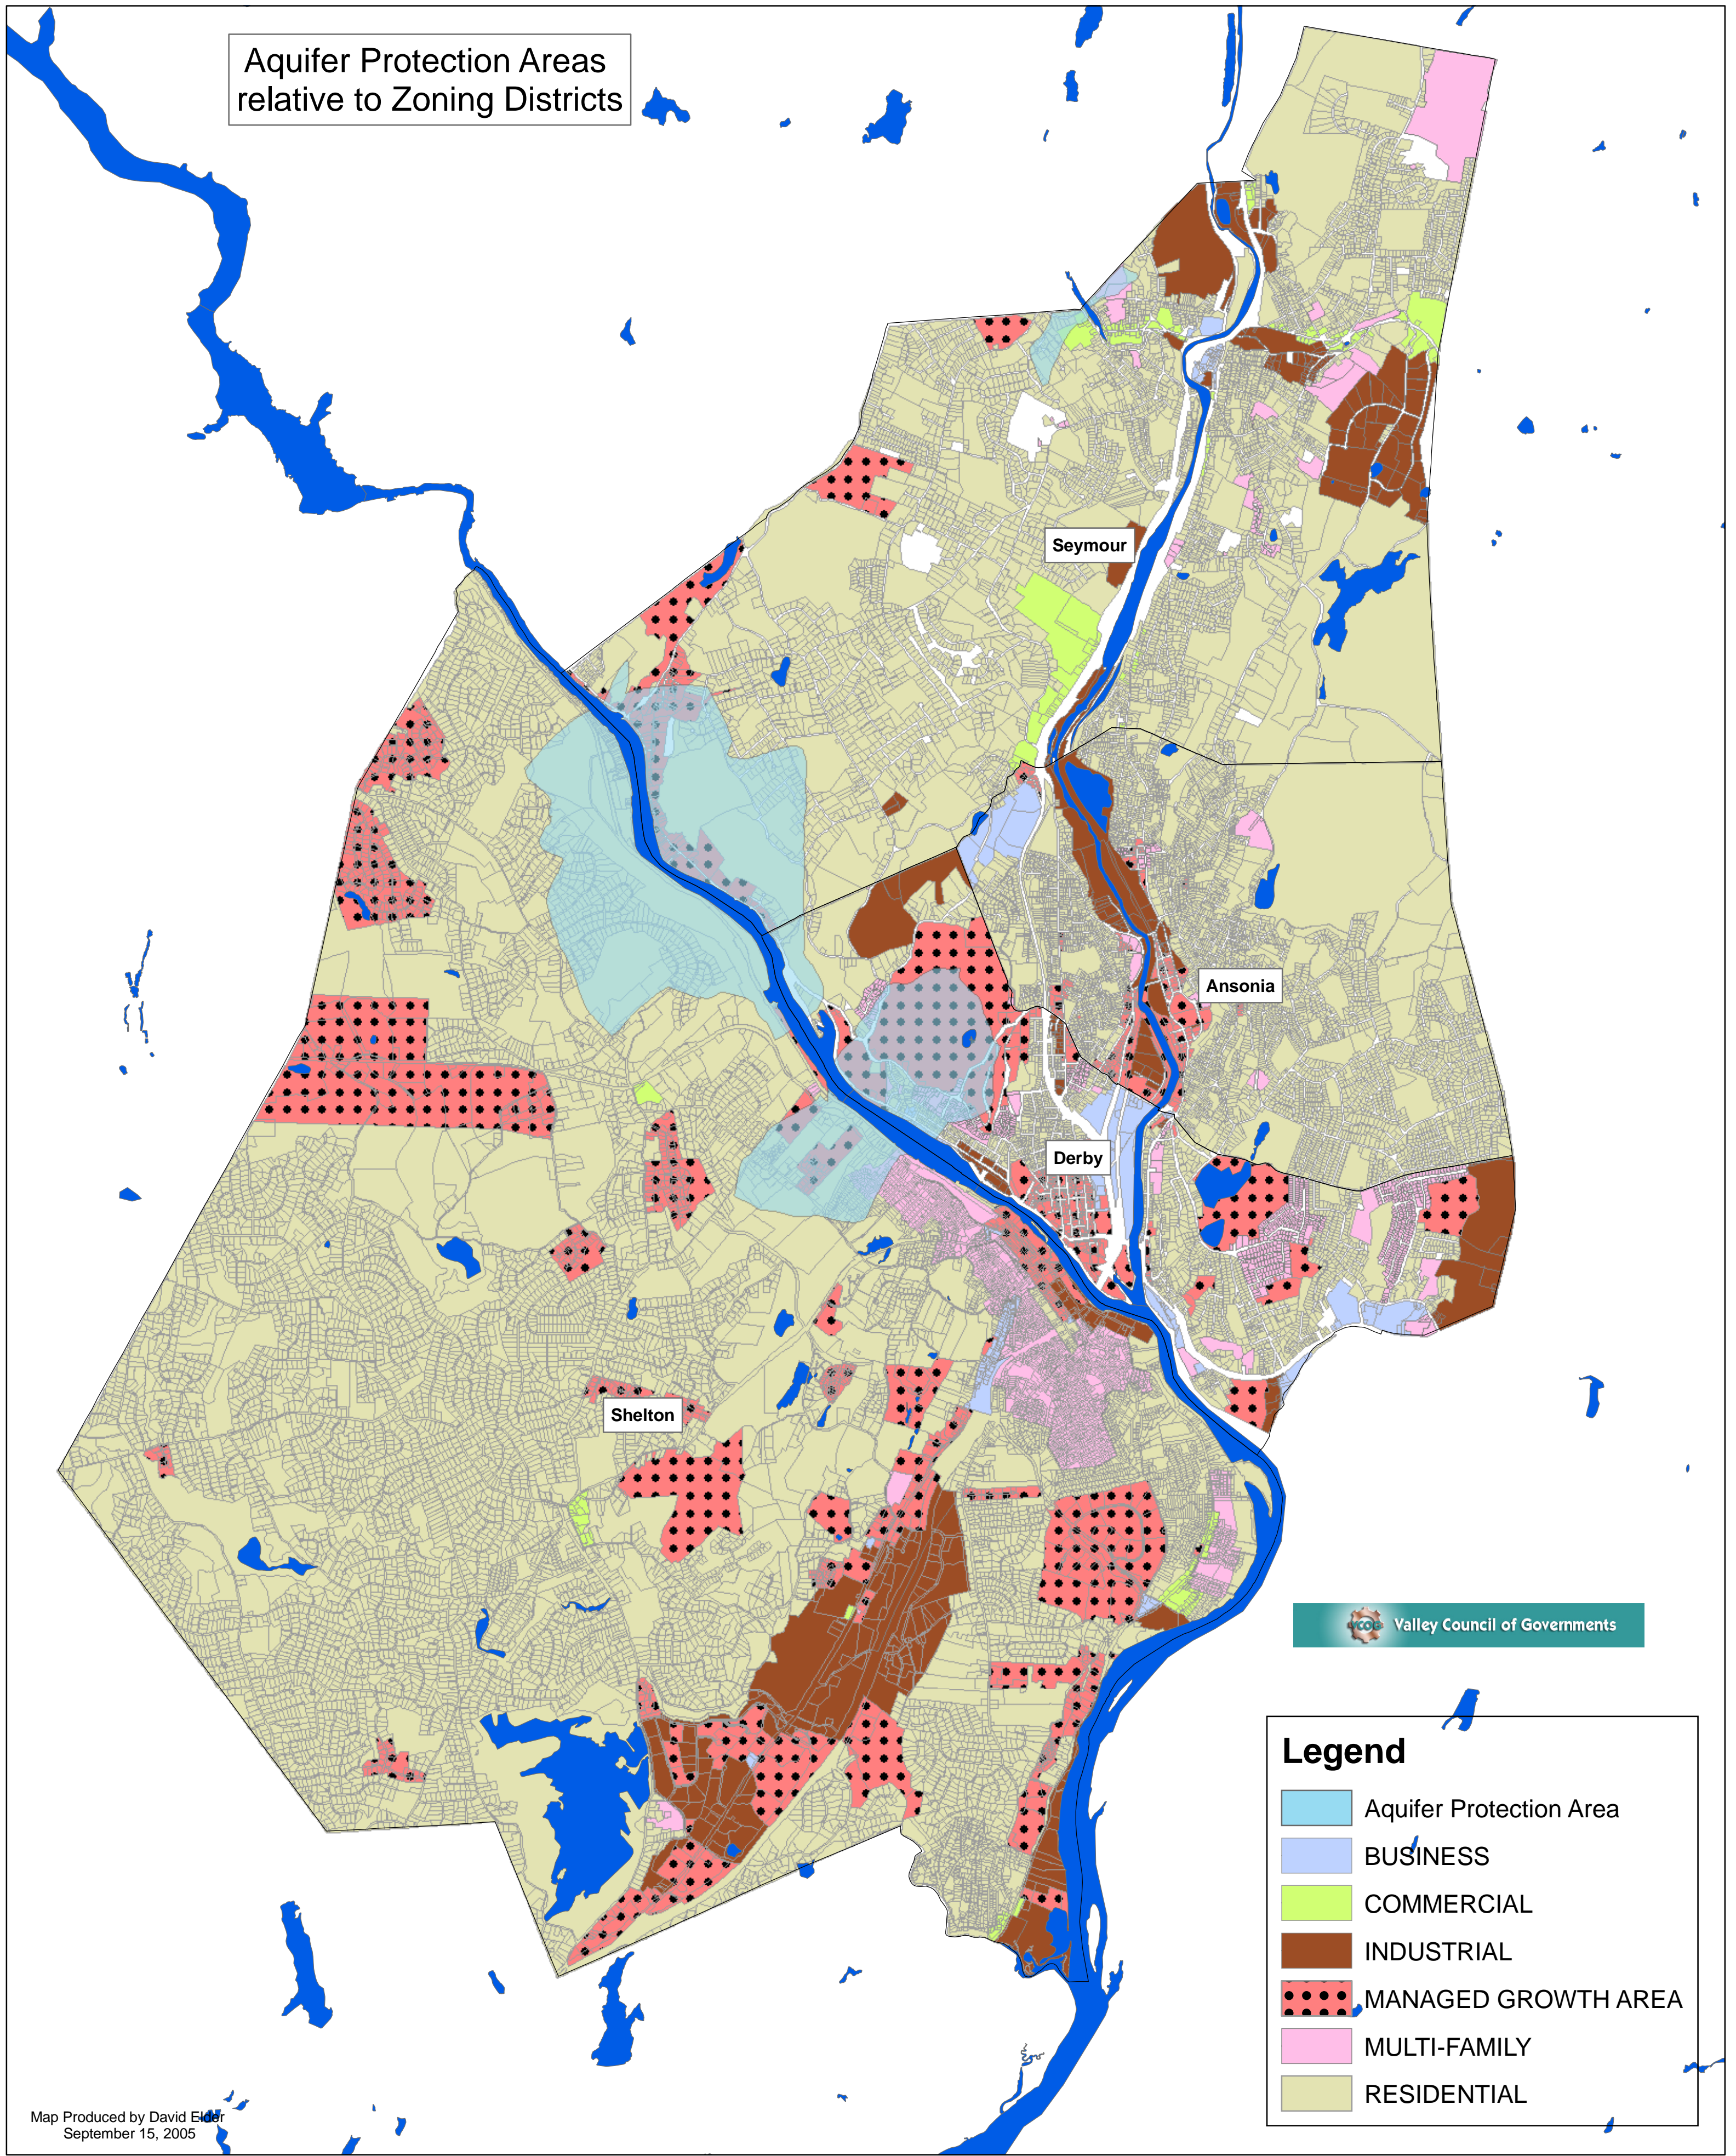

Aquifer Protection Areas
relative to Zoning Districts

Valley Council of Governments

Legend

- Aquifer Protection Area
- BUSINESS
- COMMERCIAL
- INDUSTRIAL
- MANAGED GROWTH AREA
- MULTI-FAMILY
- RESIDENTIAL